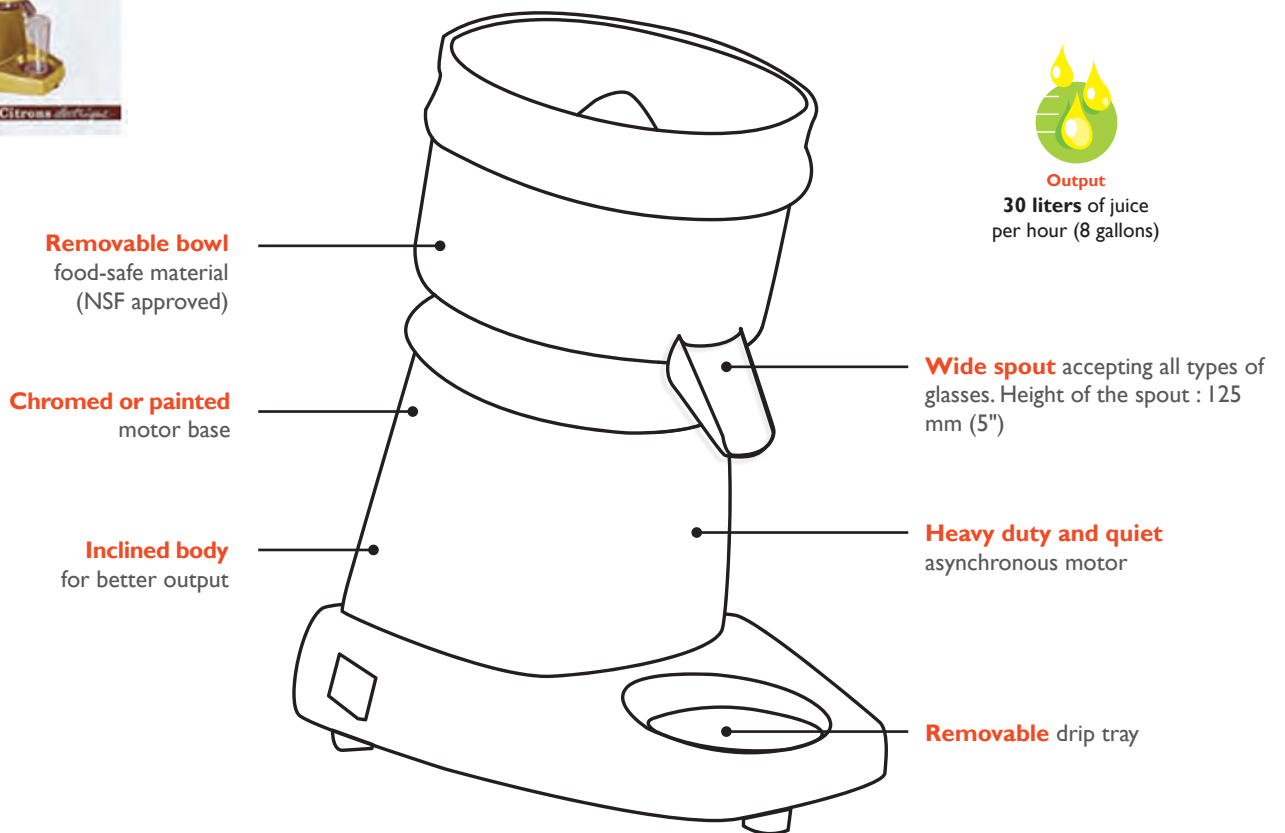

www.santos.fr

"CLASSIC" CITRUS
JUICER # 11
Since 1954

Internationally patented models

"CLASSIC" CITRUS JUICER # 11

SINCE 1954

The real commercial juicer, built to last, with a heavy duty and quiet asynchronous motor, for use everywhere you need a fresh squeezed citrus juice: juice bars, health food stores, hotels, bars, restaurants, cafeterias, ice cream shops, institutions, hospitals and even...at home.

11C Chrome

11G Grey

11 Green

CHOOSE
YOUR COLOUR!